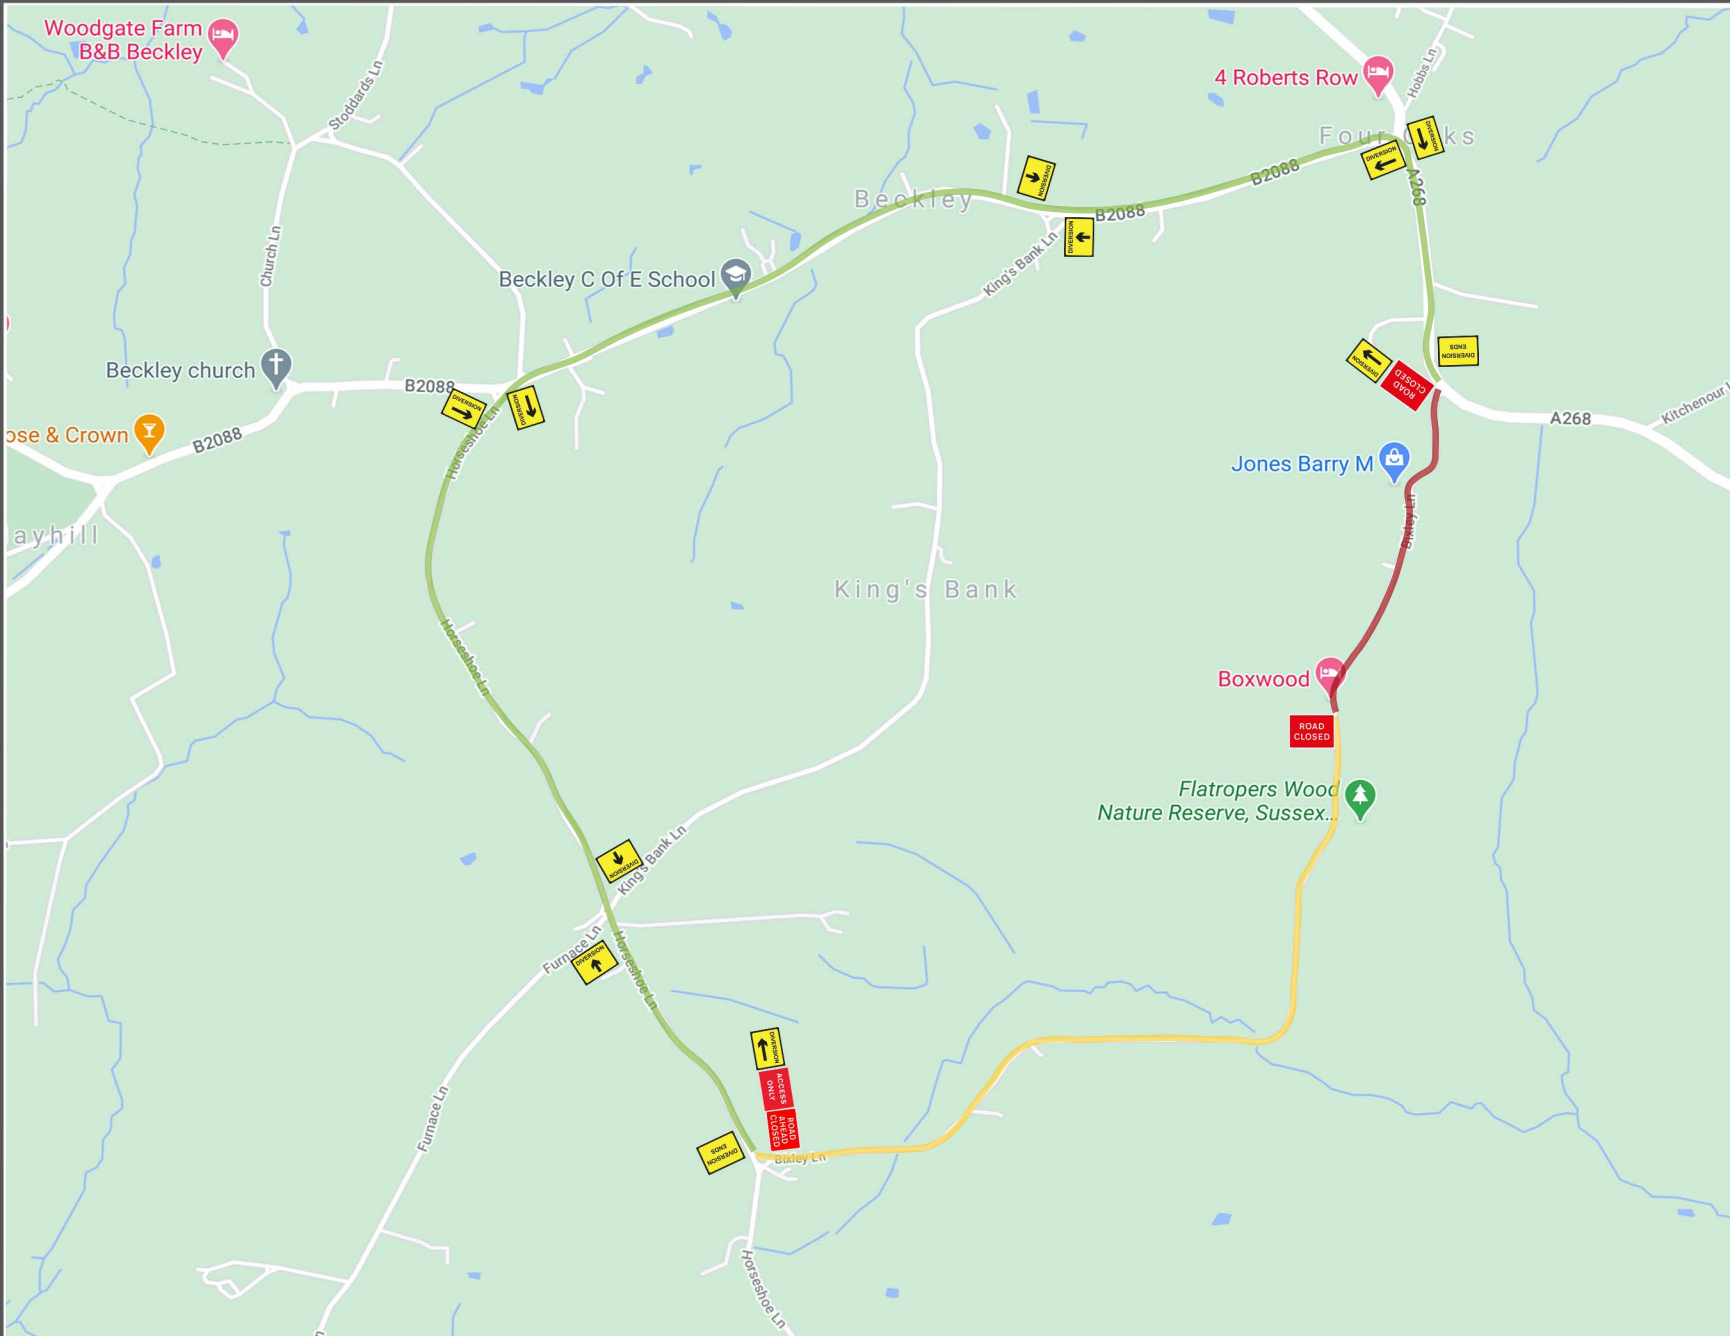

Drawn by: Lukasz Centkowski
lukasz@centrexmaintenance.co.uk

Date:

JOB REFERENCE NO:

804776

Comments:

Inventory:

Road Closure map guide:

- Road Closed - Work Area
- Road Closed - Access Only
- Diversion Route

Location:
Bixley Ln
Rye
TN31 6RY

Type of Traffic Management:

- 3-way:
- 4-way:
- Road closure: **X**
- Lane closure:

Head Timings

	Head 1	Head 2	Head 3	Head 4
3-way:				
4-way:				
Road closure:				
Lane closure:				